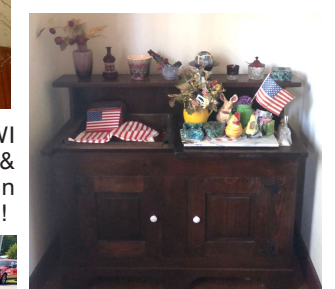

8' Hunt country oval trestle table

**FURNITURE:** Pine trestle table, 6 plank bottom chairs, ant. rockers, Hepplewhite side table, Chippendale mirror, oak washstand, mah. dropleaf tables, organ, pine & copper washstand, tuxedo sofa, mah. end tables, Adirondack chairs, pine primitive cabinets, saddle stools, packing crates, Hunt Country table & chairs, early pine work table, pine scallop edge table, ant. Singer sewing machine, wicker & rattan, iron & pine bench table, Windsor chairs, ant. medicine cabinets, mah. glassfront bookcase, PA blanket chest, electric sewing machines, primitive pine desk, hardwood footstools, oak barrister bookcase, marbletop tables, maple stepback cupboard, parson's bench, oak marquetry tables, oak spindleback rocker and more!!