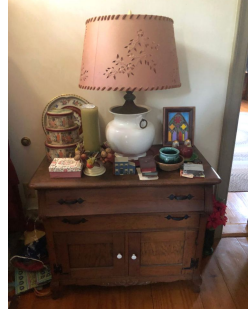

8' Hunt country oval trestle table

**FURNITURE:** Pine trestle table, 6 plank bottom chairs, ant. rockers, Hepplewhite side table, Chippendale mirror, oak washstand, mah. dropleaf tables, organ, pine & copper washstand, tuxedo sofa, mah. end tables, Adirondack chairs, pine primitive cabinets, saddle stools, packing crates, Hunt Country table & chairs, early pine work table, pine scallop edge table, ant. Singer sewing machine, wicker & rattan, iron & pine bench table, Windsor chairs, ant. medicine cabinets, mah. glassfront bookcase, PA blanket chest, electric sewing machines, primitive pine desk, hardwood footstools, oak barrister bookcase, marbletop tables, maple stepback cupboard, parson's bench, oak marquetry tables, oak spindleback rocker and more!!