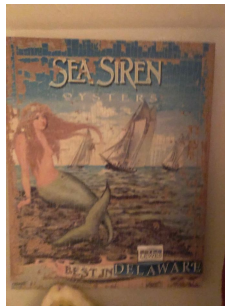

8' Hunt country oval trestle table

FURNITURE: Pine trestle table, 6 plank bottom chairs, ant. rockers, Hepplewhite side table, Chippendale mirror, oak washstand, mah. dropleaf tables, organ, pine & copper washstand, tuxedo sofa, mah. end tables, Adirondack chairs, pine primitive cabinets, saddle stools, packing crates, Hunt Country table & chairs, early pine work table, pine scallop edge table, ant. Singer sewing machine, wicker & rattan, iron & pine bench table, Windsor chairs, ant. medicine cabinets, mah. glassfront bookcase, PA blanket chest, electric sewing machines, primitive pine desk, hardwood footstools, oak barrister bookcase, marbletop tables, maple stepback cupboard, parson's bench, oak marquetry tables, oak spindleback rocker and more!!