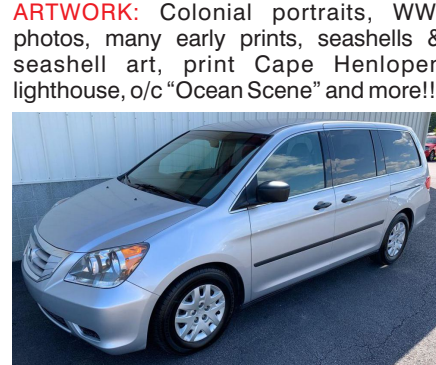

8' Hunt country oval trestle table

**FURNITURE:** Pine trestle table, 6 plank bottom chairs, ant. rockers, Hepplewhite side table, Chippendale mirror, oak washstand, mah. dropleaf tables, organ, pine & copper washstand, tuxedo sofa, mah. end tables, Adirondack chairs, pine primitive cabinets, saddle stools, packing crates, Hunt Country table & chairs, early pine work table, pine scallop edge table, ant. Singer sewing machine, wicker & rattan, iron & pine bench table, Windsor chairs, ant. medicine cabinets, mah. glassfront bookcase, PA blanket chest, electric sewing machines, primitive pine desk, hardwood footstools, oak barrister bookcase, marbletop tables, maple stepback cupboard, parson's bench, oak marquetry tables, oak spindleback rocker and more!!