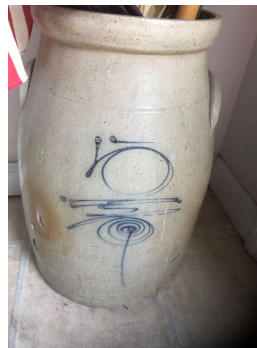

## SAT., OCT. 19<sup>th</sup> 9:30 AM

Reed & Barton Sterling silver flatware set

China cabinet

Set of Hitchcock dining chairs

Salt glazed crock

Orig w/c by Howard Schroeder "Commercial Boats at Harbor"

1975 Jack Lewis "Sussex Marsh"

8' Hunt country oval trestle table

**FURNITURE:** Pine trestle table, 6 plank bottom chairs, ant. rockers, Hepplewhite side table, Chippendale mirror, oak washstand, mah. dropleaf tables, organ, pine & copper washstand, tuxedo sofa, mah. end tables, Adirondack chairs, pine primitive cabinets, saddle stools, packing crates, Hunt Country table & chairs, early pine work table, pine scallop edge table, ant. Singer sewing machine, wicker & rattan, iron & pine bench table, Windsor chairs, ant. medicine cabinets, mah. glassfront bookcase, PA blanket chest, electric sewing machines, primitive pine desk, hardwood footstools, oak barrister bookcase, marbletop tables, maple stepback cupboard, parson's bench, oak marquetry tables, oak spindleback rocker and more!!