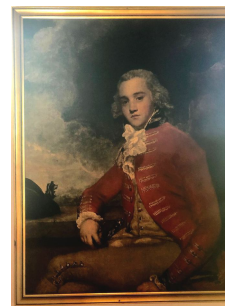

## SAT., OCT. 19<sup>th</sup> 9:30 AM

Reed & Barton Sterling silver flatware set

China cabinet

Set of Hitchcock dining chairs

Salt glazed crock

Orig w/c by Howard Schroeder "Commercial Boats at Harbor"

1975 Jack Lewis "Sussex Marsh"

8' Hunt country oval trestle table

**FURNITURE:** Pine trestle table, 6 plank bottom chairs, ant. rockers, Hepplewhite side table, Chippendale mirror, oak washstand, mah. dropleaf tables, organ, pine & copper washstand, tuxedo sofa, mah. end tables, Adirondack chairs, pine primitive cabinets, saddle stools, packing crates, Hunt Country table & chairs, early pine work table, pine scallop edge table, ant. Singer sewing machine, wicker & rattan, iron & pine bench table, Windsor chairs, ant. medicine cabinets, mah. glassfront bookcase, PA blanket chest, electric sewing machines, primitive pine desk, hardwood footstools, oak barrister bookcase, marbletop tables, maple stepback cupboard, parson's bench, oak marquetry tables, oak spindleback rocker and more!!