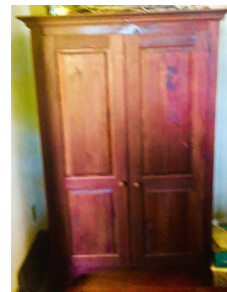

CHINA, COLLECTIBLES, GLASSWARE, RUGS, TOYS & MORE: Many painted tin boxes, washbowls & pitchers on stands, feed bin & corn shelter, flat weave rugs, brass chargers, ant. copperware, early fireplace tools, early tinware, cast iron pots, carnival glass, hobnail, depression glass, ant. bottles, early brass candlesticks, tureens, wooden bowls, cranberry glass salt dips, hook rugs, octagonal schoolhouse clock, brass sailboats, wooden lighthouses, oval rag rug, rooster pattern china, lg. lot glazed stoneware, sev. carnival vases, marquetry cocktail tray, depression glass candlesticks, rare English teapots, ruby & clear glass, flat irons, old pine boxes, brass mortar & pestle, china & pattern glass of many types, copper scalding pots, hand turned wooden bowls, round rooster rugs, stained glass pcs., spongeware, ant. coffee grinder, marbles, butter churn, enamelware, ant. telephones, ant. letter box, linens & laces, Victorian bird cage, steamer trunks, nautical lamps, garden wagon, early signal lamps, lg. lot early books, woven baskets, clay marbles, flat top trunk, Gone With the Wind lamp, early nautical books, lot costume jewelry, Delaware books, art books, misc. ant. games, artist easel, misc. oil lamps, sewing & crafting supplies, cherry pattern china, ant. painted trays, clay pipe, needlepoint, softwood boxes & trunks, full set Reed & Barton sterling silver flatware, sev. oriental handmade rugs and more!!