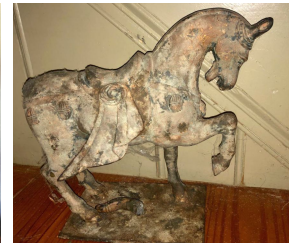

8' Hunt country oval trestle table

**FURNITURE:** Pine trestle table, 6 plank bottom chairs, ant. rockers, Hepplewhite side table, Chippendale mirror, oak washstand, mah. dropleaf tables, organ, pine & copper washstand, tuxedo sofa, mah. end tables, Adirondack chairs, pine primitive cabinets, saddle stools, packing crates, Hunt Country table & chairs, early pine work table, pine scallop edge table, ant. Singer sewing machine, wicker & rattan, iron & pine bench table, Windsor chairs, ant. medicine cabinets, mah. glassfront bookcase, PA blanket chest, electric sewing machines, primitive pine desk, hardwood footstools, oak barrister bookcase, marbletop tables, maple stepback cupboard, parson's bench, oak marquetry tables, oak spindleback rocker and more!!