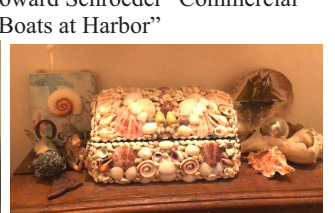

CHINA, COLLECTIBLES, GLASSWARE, RUGS, TOYS & MORE: Many painted tin boxes, washbowls & pitchers on stands, feed bin & corn shelter, flat weave rugs, brass chargers, ant. copperware, early fireplace tools, early tinware, cast iron pots, carnival glass, hobnail, depression glass, ant. bottles, early brass candlesticks, tureens, wooden bowls, cranberry glass salt dips, hook rugs, octagonal schoolhouse clock, brass sailboats, wooden lighthouses, oval rag rug, rooster pattern china, lg. lot glazed stoneware, sev. carnival vases, marquetry cocktail tray, depression glass candlesticks, rare English teapots, ruby & clear glass, flat irons, old pine boxes, brass mortar & pestle, china & pattern glass of many types, copper scalding pots, hand turned wooden bowls, round rooster rugs, stained glass pcs., spongeware, ant. coffee grinder, marbles, butter churn, enamelware, ant. telephones, ant. letter box, linens & laces, Victorian bird cage, steamer trunks, nautical lamps, garden wagon, early signal lamps, lg. lot early books, woven baskets, clay marbles, flat top trunk, Gone With the Wind lamp, early nautical books, lot costume jewelry, Delaware books, art books, misc. ant. games, artist easel, misc. oil lamps, sewing & crafting supplies, cherry pattern china, ant. painted trays, clay pipe, needlepoint, softwood boxes & trunks, full set Reed & Barton sterling silver flatware, sev. oriental handmade rugs and more!!